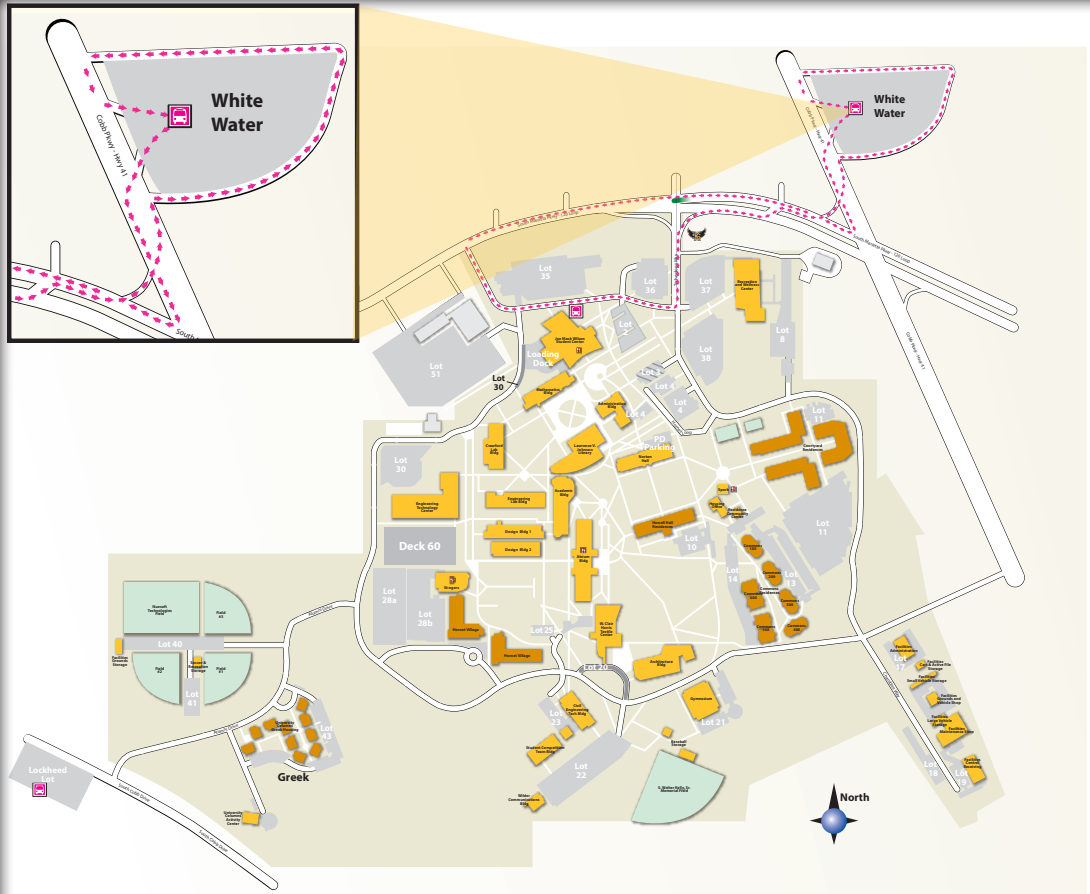

WHITE WATER ROUTE

Hours of operation:
Monday-Thursday
7AM-11PM
Friday - 7AM-7PM

White Water Route Stops:

- Student Center
- White Water

For the latest real-time arrival information, download the TransLoc app